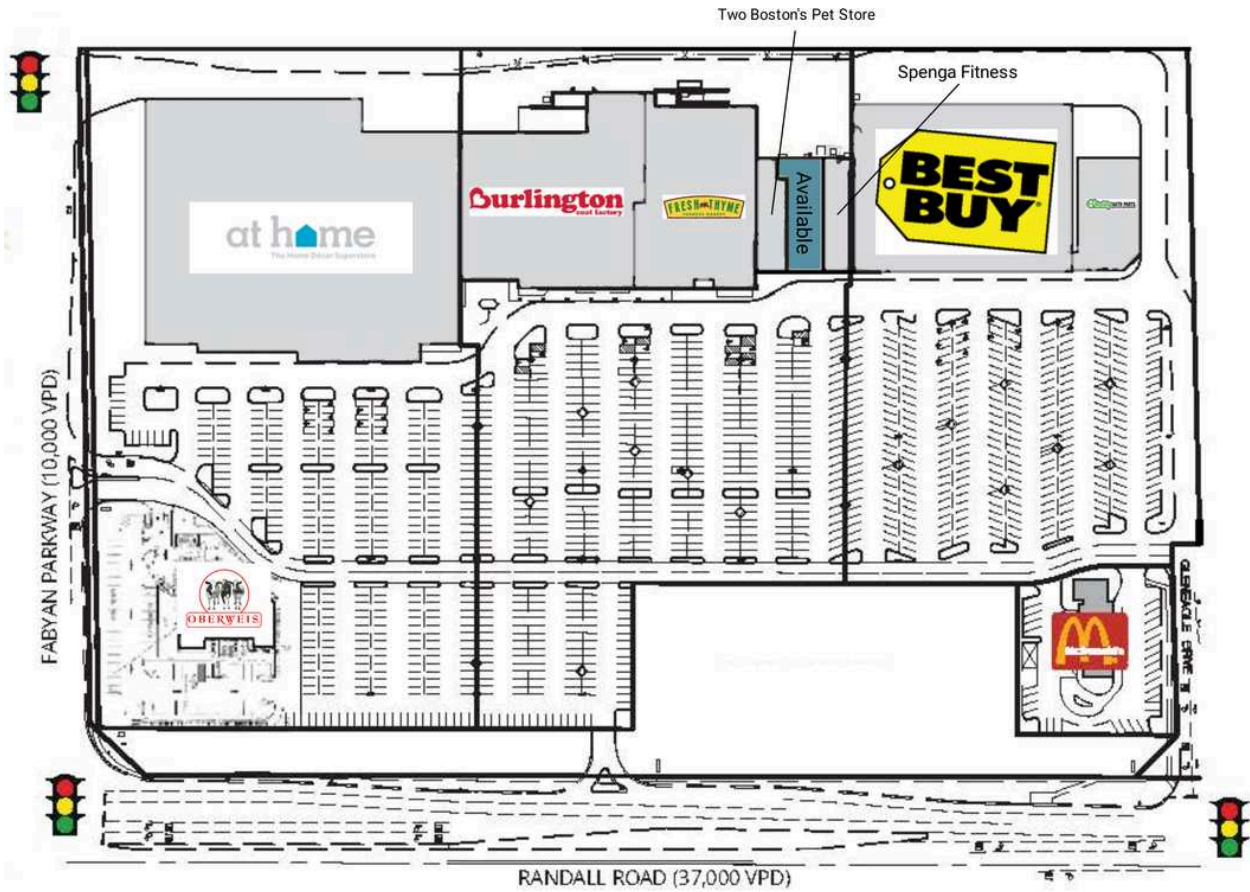

Fabyan Crossing

Outlot Oberweis		19140 Two Boston's Pet Store	3,592 SF
Unowned 1 Best Buy		20100 Fresh Thyme Farmers Market	29,975 SF
Unowned 2 O'Reilly's		20120 AVAILABLE	6,262 SF
2100 At Home	104,645 SF	20150 Burlington Stores	40,084 SF
19100 Spenga Fitness	4,886 SF		