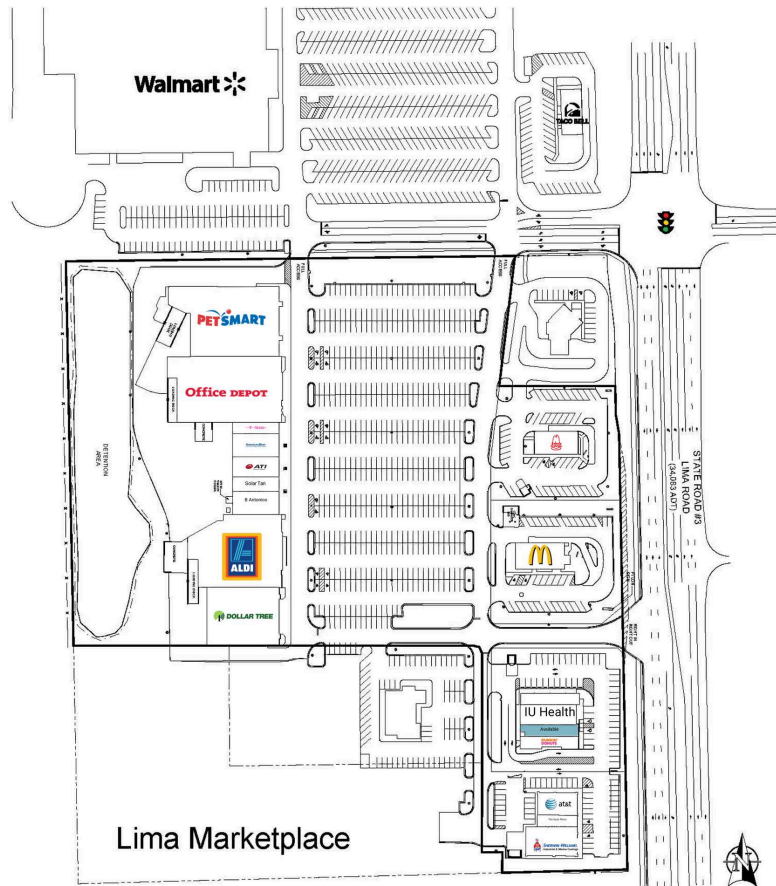

# Lima Marketplace

#112010 12:00:00 AM 2007

9809 The Sherwin-Williams Company	4,500 SF	10007 Aldi's	17,851 SF
9811 The Guy's Place	1,400 SF	10011 B Antonios	3,257 SF
9815 AT&T Wireless	2,800 SF	10015 ATI Physical Therapy	1,994 SF
9821 Dunkin Donuts	3,200 SF	10017 Solar Tan	2,800 SF
<b>9823 AVAILABLE</b>	1,933 SF	10021 America's Best Contacts	3,200 SF
9825 IU Health	3,321 SF	10025 T Mobile	1,657 SF
9827 McDonald's	3,854 SF	10027 Office Depot	20,936 SF
9831 Arby's	3,015 SF	10035 PetSmart	20,234 SF
10001 Dollar Tree (new)	12,500 SF		