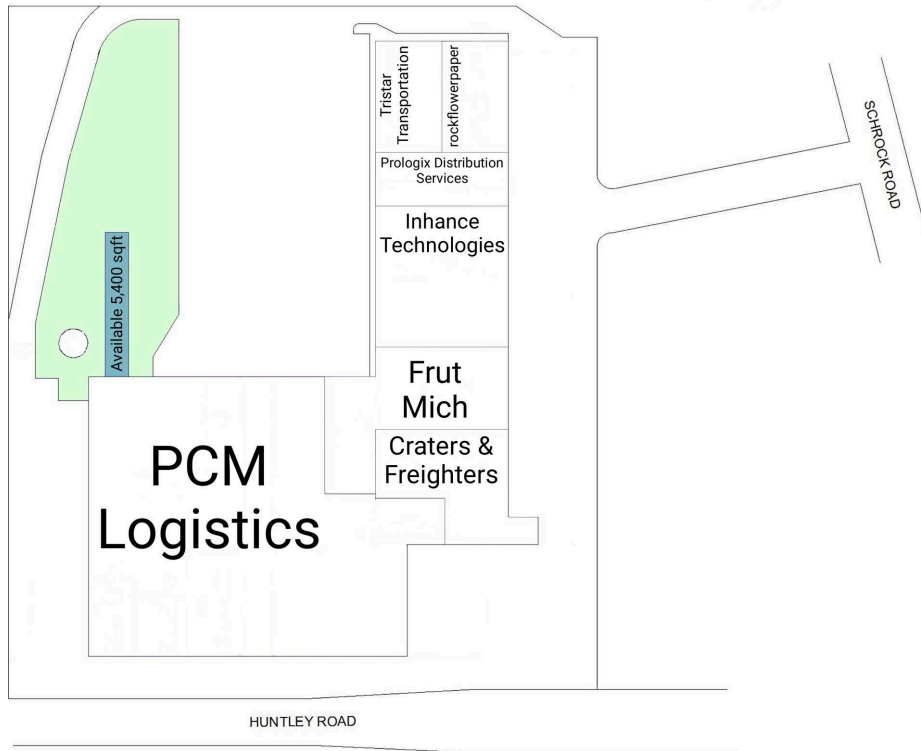

Northpointe Distribution Center

Northpointe Distribution Center

1 AVAILABLE	5,400 SF	5 Inhance Technologies	28,875 SF
2 PCM Logistics	131,214 SF	6 Prologix Distribution Services	11,550 SF
3 Craters & Freighters	18,642 SF	7 Tristar Transportation	12,000 SF
4 Frut Mich	17,395 SF	8 rockflowerpaper	11,075 SF