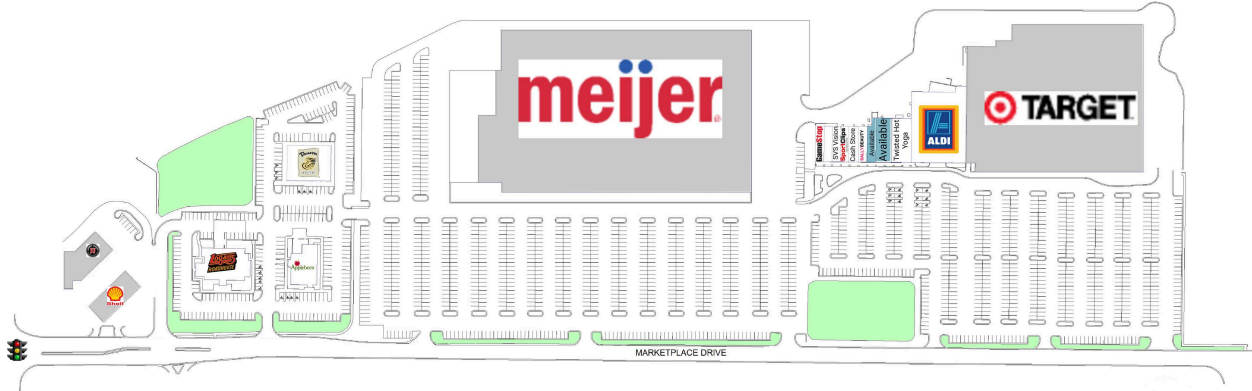

Gaines Marketplace

Gaines Marketplace

1 Jimmy John's		1831 Sport Clips	1,520 SF
2 Shell Gas Station		1833 Cash Store	1,760 SF
1651 Logan's Roadhouse	8,100 SF	1837 Sally Beauty Supply	1,600 SF
1669 Panera Bread	7,940 SF	1839 AVAILABLE	
1685 Applebee's	5,108 SF	1843 AVAILABLE	5,000 SF
1801 Meijer		1847 Twisted Hot Yoga	3,000 SF
1825 GameStop	1,600 SF	1849 Aldi's	20,388 SF
1829 SVS Vision	2,960 SF	1925 Target	