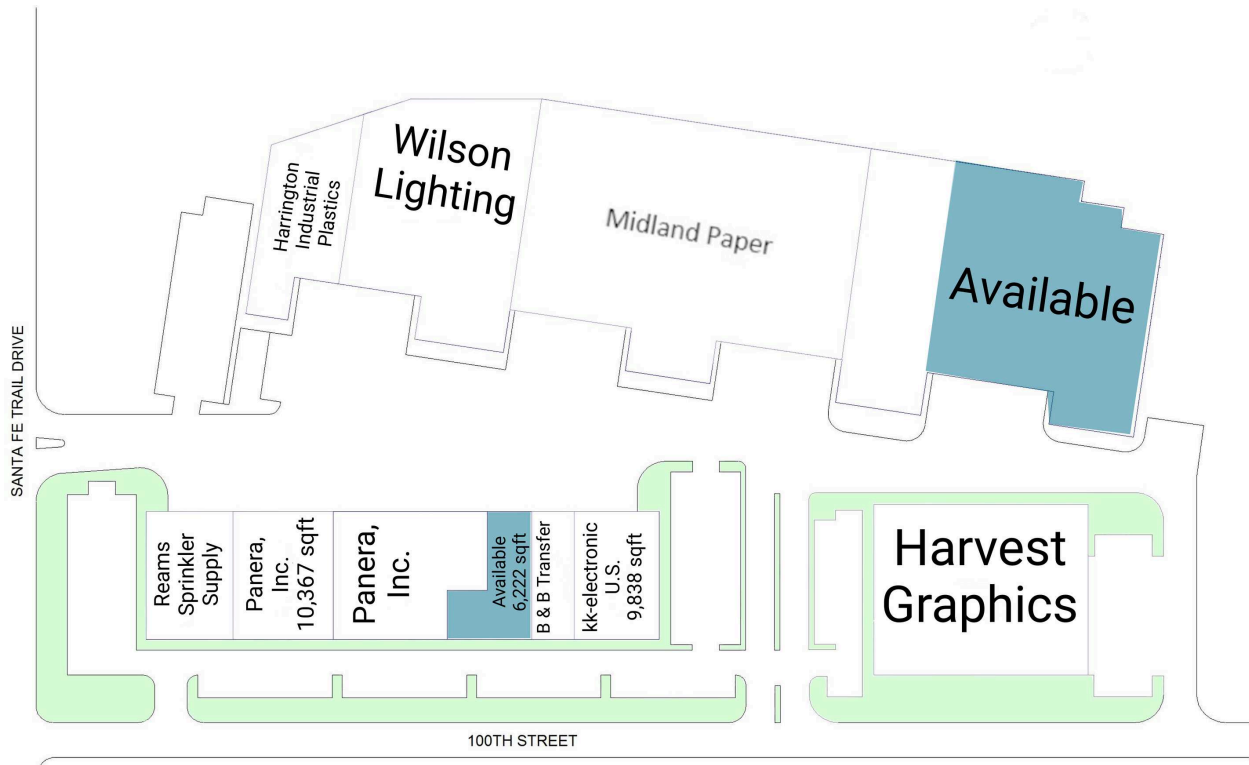

Westroads Distribution Center

Westroads Distribution Center

1 Reams Sprinkler Supply	9,830 SF	7 Harvest Graphics	32,572 SF
2 Panera, Inc.	10,367 SF	10 Wilson Lighting	33,390 SF
3 Panera, Inc.	17,453 SF	11 Harrington Industrial Plastics	13,118 SF
4 AVAILABLE	6,222 SF	13 AVAILABLE	40,629 SF
5 B & B Transfer	4,863 SF	14 Midland Paper	86,874 SF
6 kk-electronic U.S.	9,838 SF		