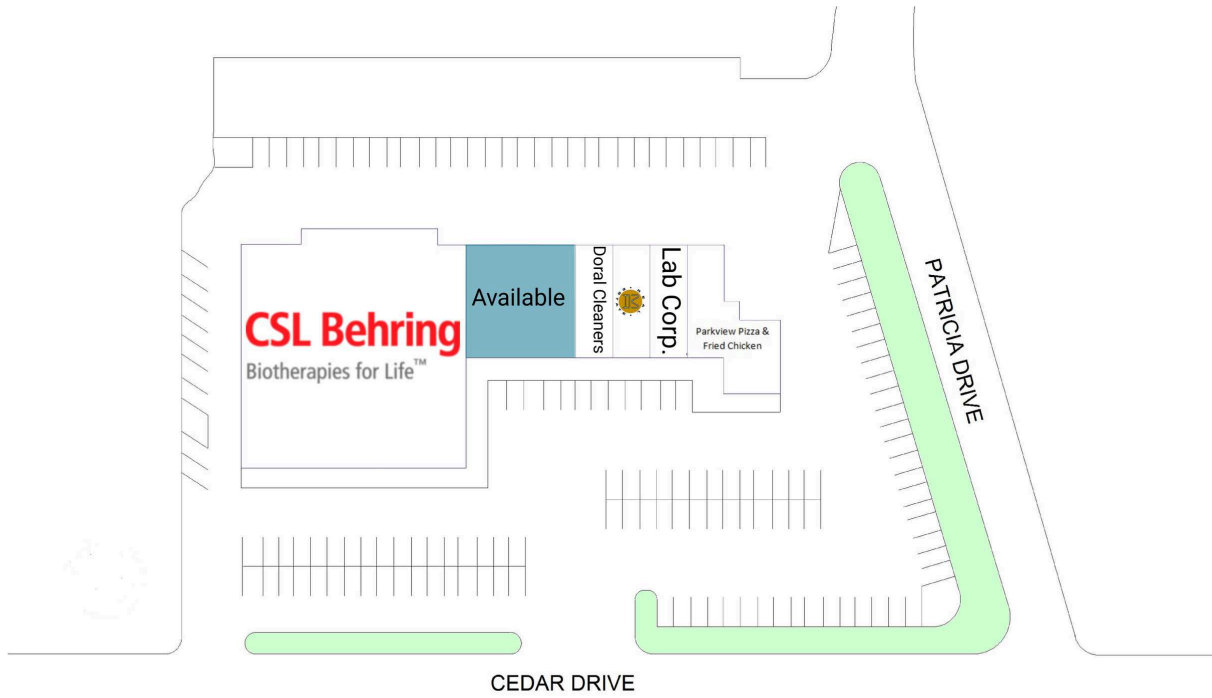

Parkview Shopping Center

Parkview Shopping Center

603 Parkview Pizza & Fried Chicken	2,400 SF	609 Mid-America Management Corp	1,200 SF
605 Lab Corp.	1,200 SF	611 AVAILABLE	3,600 SF
607 Doral Cleaners	1,200 SF	617 CSL Plasma	15,032 SF