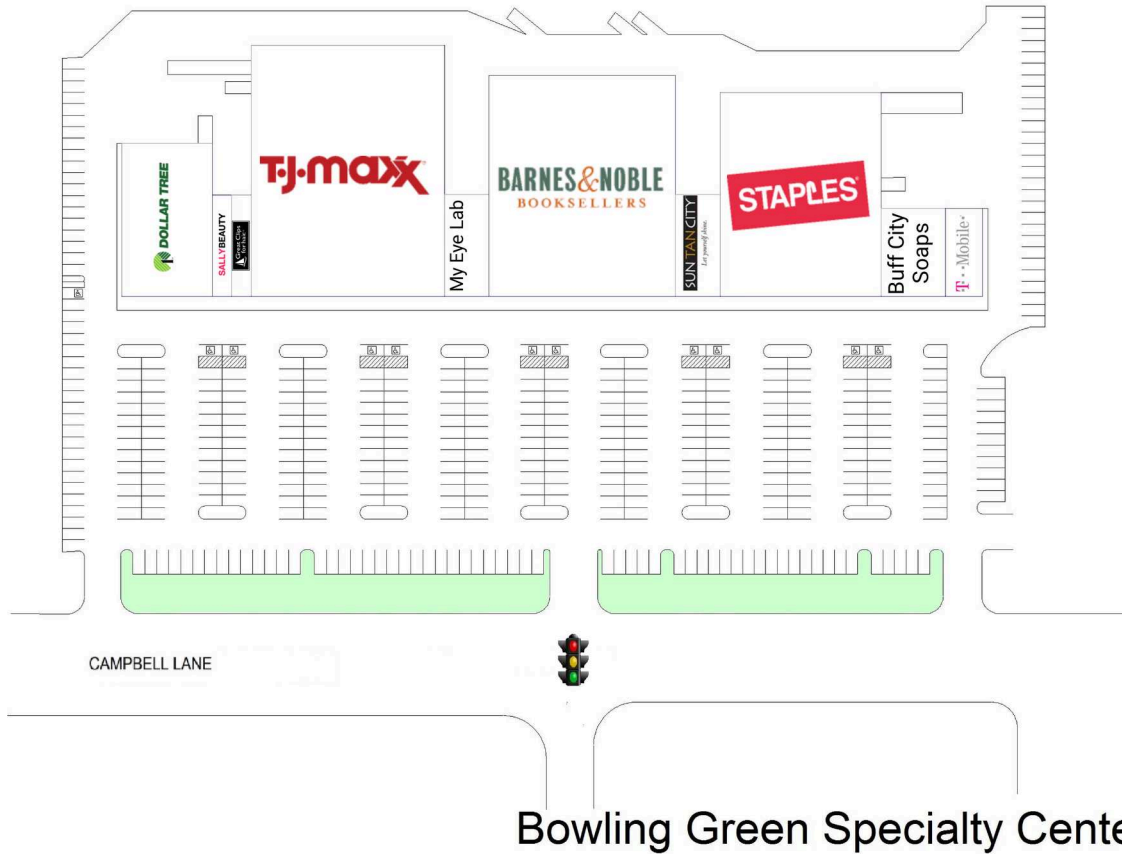

Bowling Green Specialty Center

100 Dollar Tree (new)	8,400 SF	106 Barnes & Noble	25,167 SF
101 Sally Beauty Supply	1,200 SF	108 Sun Tan City	2,800 SF
102 Great Clips	1,200 SF	109 Staples	20,000 SF
103 TJ Maxx	30,000 SF	110 Buff City Soaps	3,545 SF
104 My Eye Lab	2,800 SF	112 T - Mobile	2,058 SF