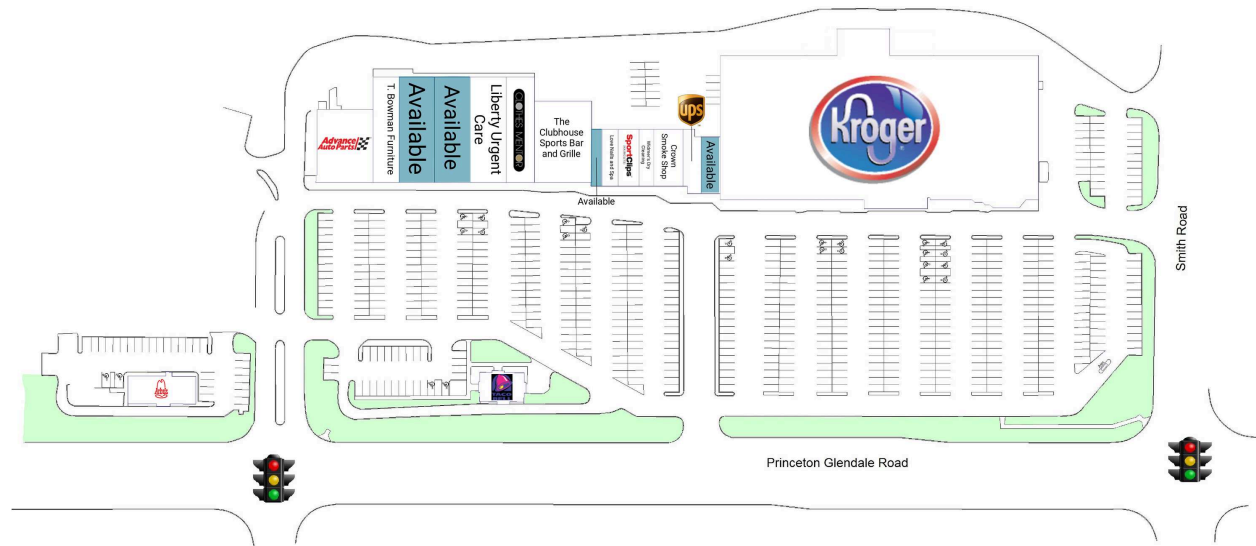

Beckett Commons

Beckett Commons

1 Kroger	70,815 SF	11 Clothes Mentor	5,204 SF
2 AVAILABLE	1,400 SF	12 Liberty Urgent Care	5,204 SF
3 UPS	1,400 SF	13 AVAILABLE	5,204 SF
4 Crown Smoke Shop	2,800 SF	14 AVAILABLE	5,204 SF
5 Widmer's Dry Cleaning	1,400 SF	15 T. Bowman Furniture	5,204 SF
6 Sport Clips	1,537 SF	16 Advance Auto	6,300 SF
7 Love Nails and Spa	1,533 SF	17 Taco Bell	
8 AVAILABLE	1,110 SF	18 Arby's	
9 The Clubhouse Sports Bar and Grille	7,000 SF		