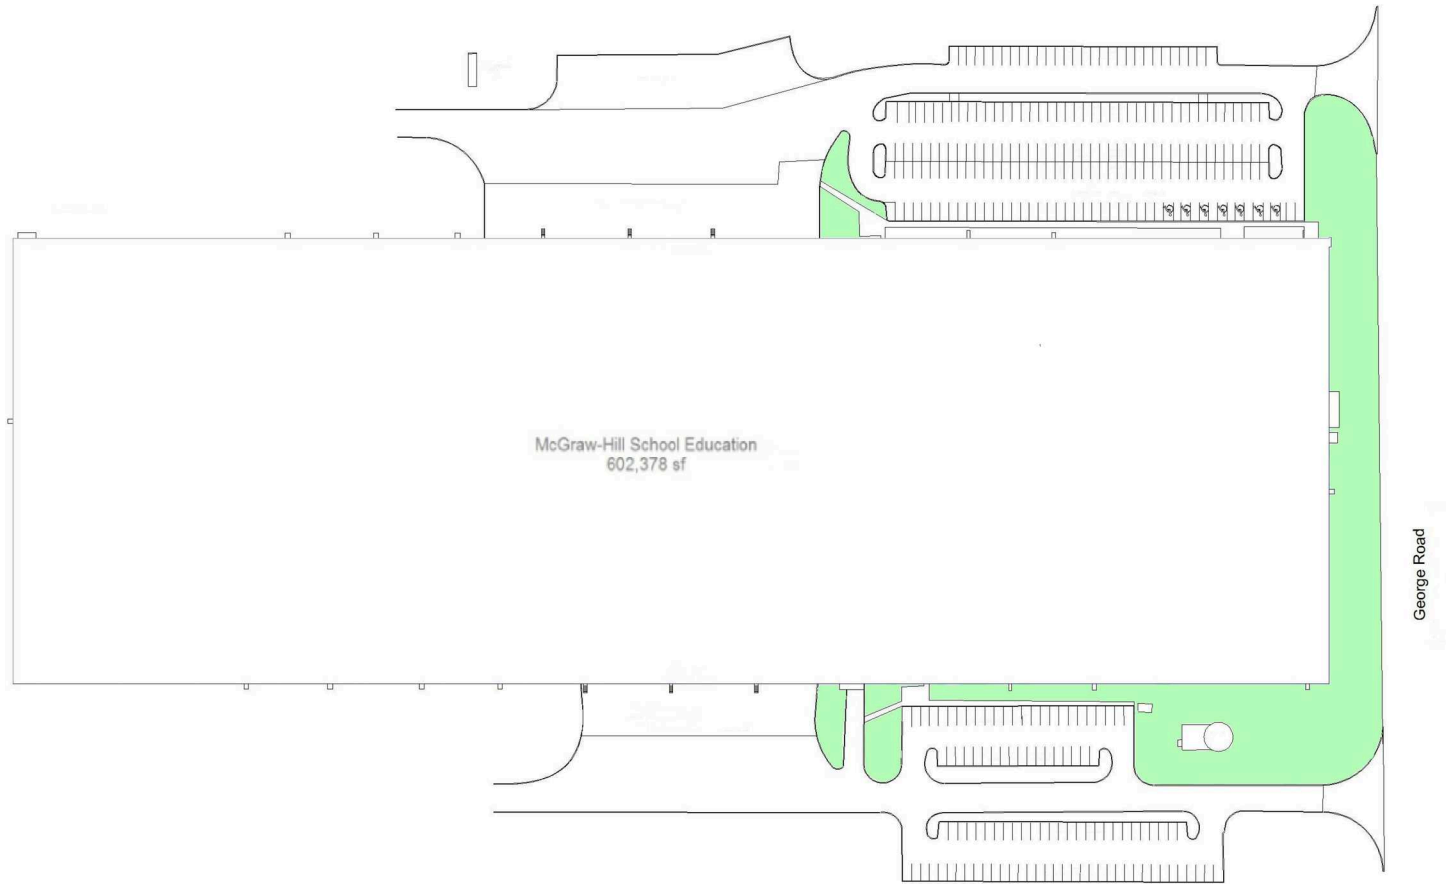

Ashland Distribution Center

1250 George Road, Ashland, OH 44805

Ashland Distribution Center

1 McGraw Hill Education

602,378 SF