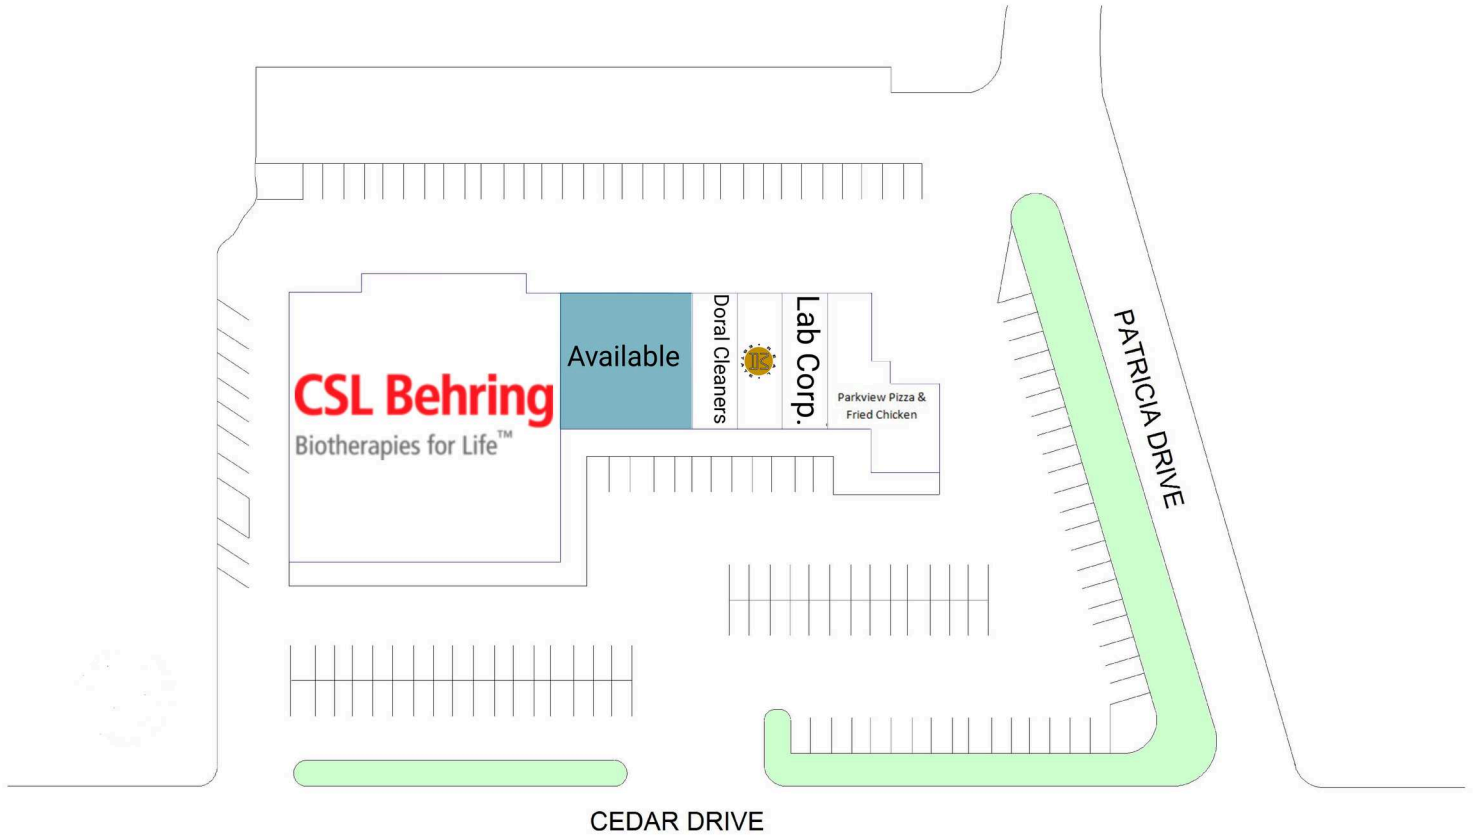

Parkview Shopping Center

1607 Patricia Drive, Yeadon, PA 19050

HIGHLIGHTS

For Lease
Type: Retail
Total SF: 25,832
Parking Spaces: 108
Market: Yeadon

CONTACT

Paul Shand
(216) 455-5004
pshand@midamco.com

- Located in a highly dense Yeadon PA..
- Excellent access and visibility.
- Located directly in front of Parkview Court Apartments (960 units).

RETAILERS INCLUDE

CSL Behring
Biotherapies for Life™

Parkview Pizza &
Fried Chicken

DEMOGRAPHICS

	1-MILE	3-MILE	5-MILE
Population	37,711	265,072	668,904
Households	12,880	101,157	267,186
Average Household Income (\$)	47,483	50,302	56,695

Parkview Shopping Center

1607 Patricia Drive, Yeadon, PA 19050

Parkview Shopping Center

1	CSL Plasma	15,032 SF	4	Mid-America Management Corp	1,200 SF
2	Available	3,600 SF	5	Lab Corp.	1,200 SF
3	Doral Cleaners	1,200 SF	6	Parkview Pizza & Fried Chicken	2,400 SF