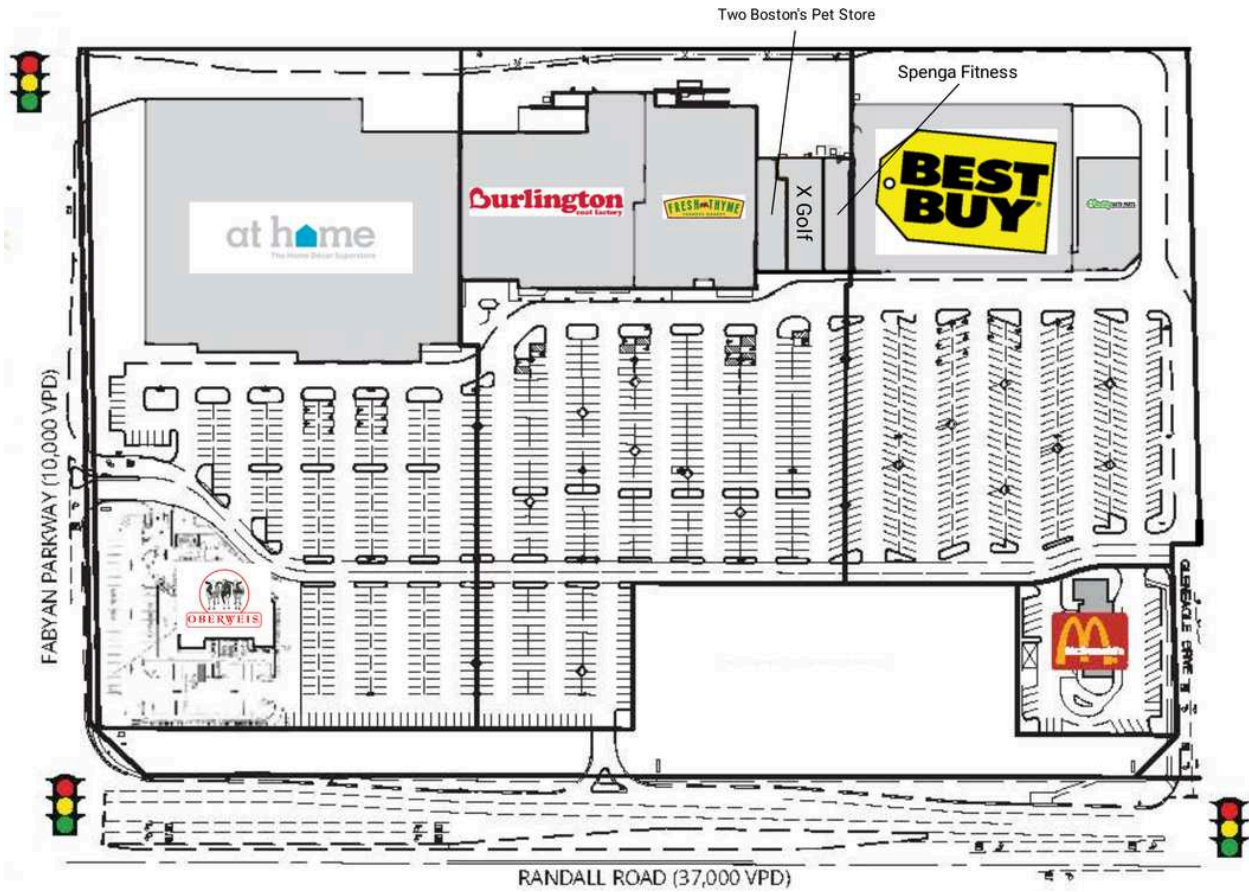

Fabyan Crossing

Unowned Lot 1 At Home	104,645 SF	19100 Spenga Fitness	4,886 SF
Unowned Lot 1 Outlot Oberweis		19140 Two Boston's Pet Store	3,592 SF
Unowned Lot 3A Best Buy		20100 Fresh Thyme Farmers Market	29,975 SF
Unowned Lot 3B O'Reilly's		20120 X Golf	6,262 SF
Unowned Lot 4 McDonald's		20150 Burlington Stores	40,084 SF