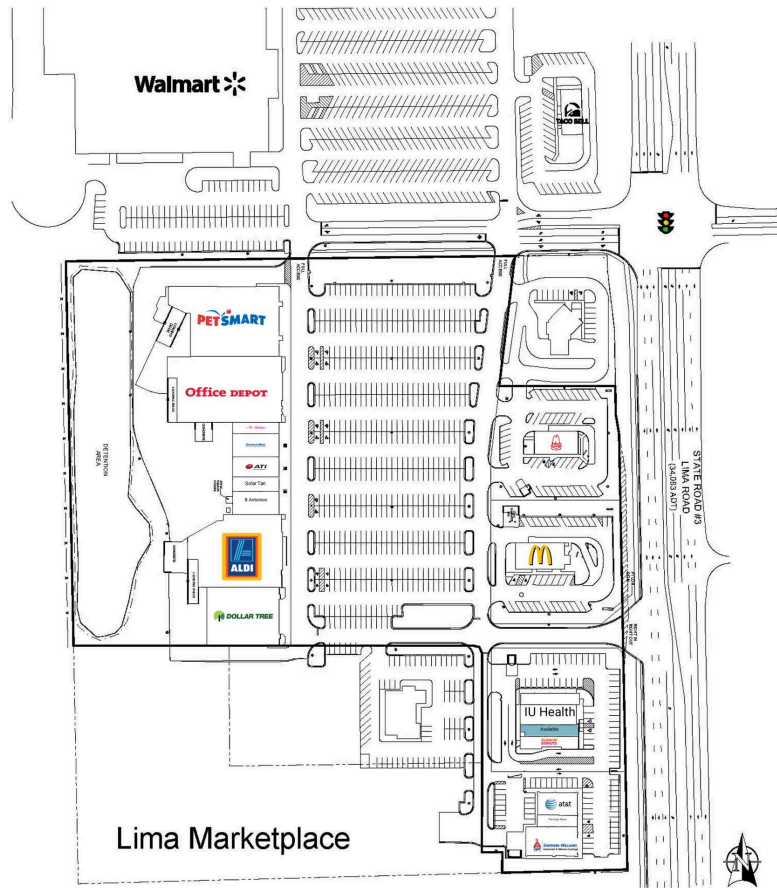

Lima Marketplace

#112010 12:00:00 AM 2007

9809 The Sherwin-Williams Company	4,500 SF	10007 Aldi	17,851 SF
9811 The Guy's Place	1,400 SF	10011 B Antonios	3,257 SF
9815 AT&T Wireless	2,800 SF	10015 ATI Physical Therapy	1,994 SF
9821 Dunkin Donuts	2,072 SF	10017 Solar Tan	2,800 SF
9823 AVAILABLE	1,933 SF	10021 America's Best Contacts	3,200 SF
9825 IU Health	3,321 SF	10025 T Mobile	1,657 SF
9827 McDonald's	3,854 SF	10027 Office Depot	20,936 SF
9831 Arby's	3,015 SF	10035 PetSmart	20,234 SF
10001 Dollar Tree	12,500 SF		