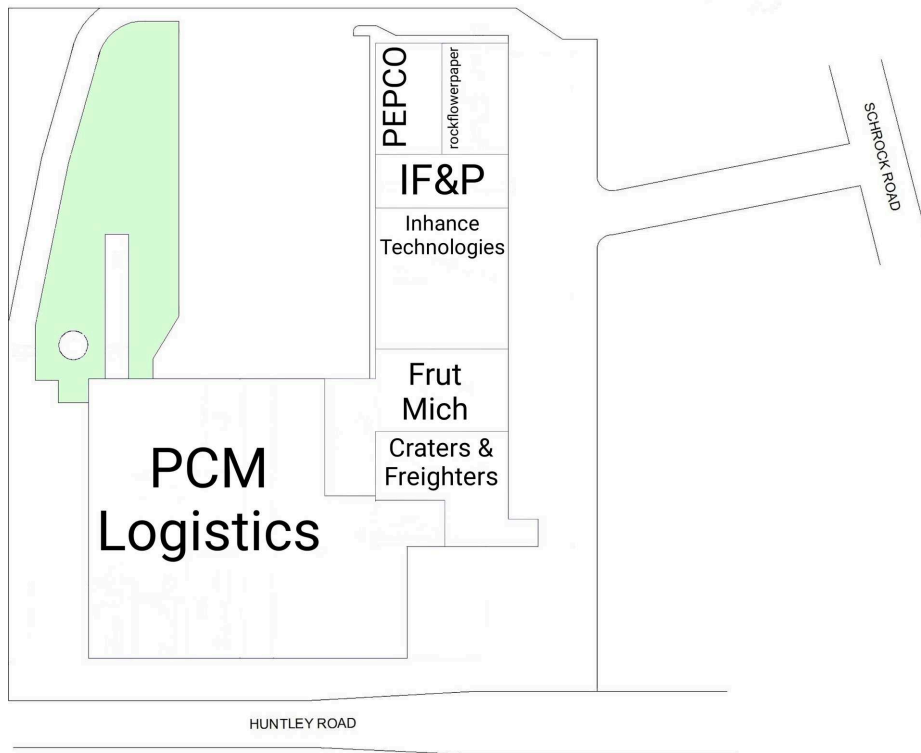

Northpointe Distribution Center

Northpointe Distribution Center

1 PCM Logistics	131,214 SF	5 IF&P	11,550 SF
2 Craters & Freighters	18,642 SF	6 PEPCO	12,000 SF
3 Frut Mich	17,395 SF	7 rockflowerpaper	11,075 SF
4 Inhance Technologies	28,875 SF	8 SYSCO	2,700 SF