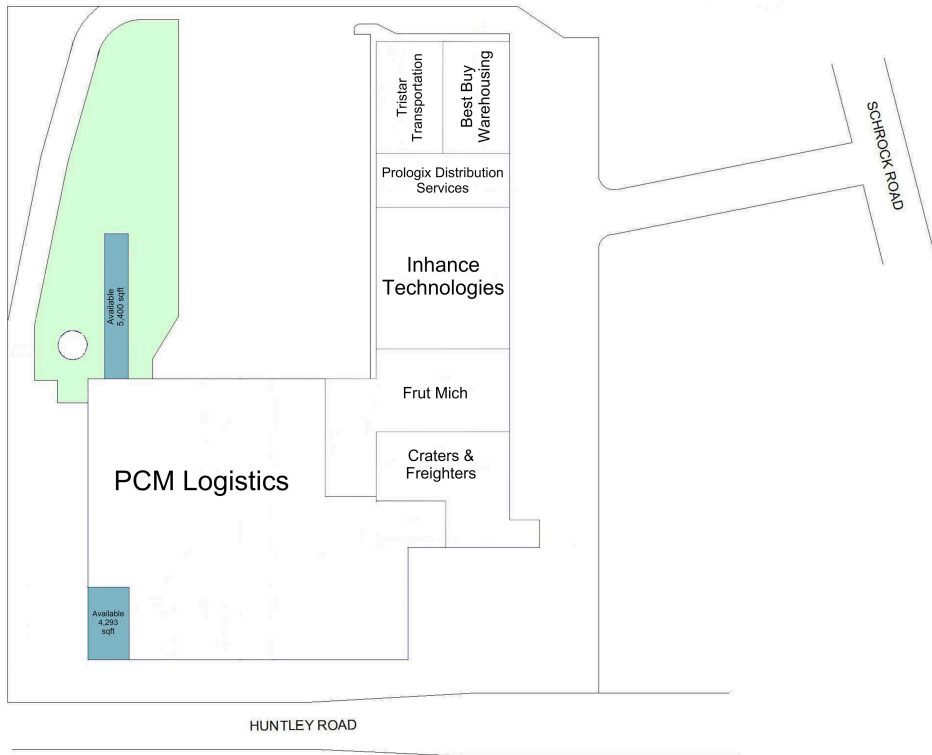

Northpointe Distribution Center

Northpointe Distribution Center

1 AVAILABLE	5,400 SF	6 Inhance Technologies	28,875 SF
2 AVAILABLE	4,293 SF	7 Prologix Distribution Services	11,550 SF
3 PCM Logistics	126,921 SF	8 Tristar Transportation	12,000 SF
4 Craters & Freighters	18,642 SF	9 Best Buy Warehousing	11,075 SF
5 Frut Mich	17,395 SF		