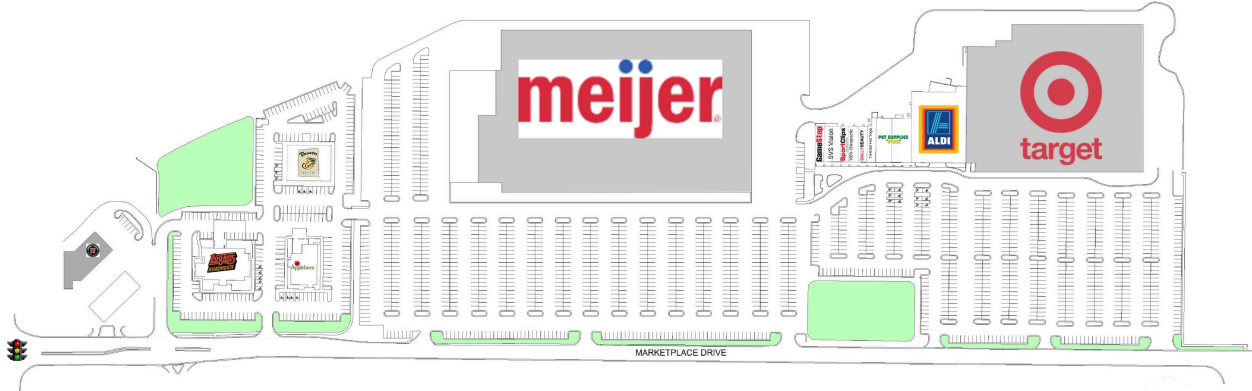

Gaines Marketplace

Gaines Marketplace

Unowned Jimmy John's		1829 SVS Vision	2,960 SF
Unowned Meijer		1831 Sport Clips	1,520 SF
Unowned Shell Gas Station		1833 100% Chiropractic	1,760 SF
Unowned Target		1837 Sally Beauty Supply	1,600 SF
1651 Logan's Roadhouse	8,100 SF	1839 Twisted Hot Yoga	1,600 SF
1669 Panera Bread	7,940 SF	1843 Pet Supplies Plus	8,000 SF
1685 Applebee's	5,108 SF	1849 Aldi	20,388 SF
1825 GameStop	1,600 SF		