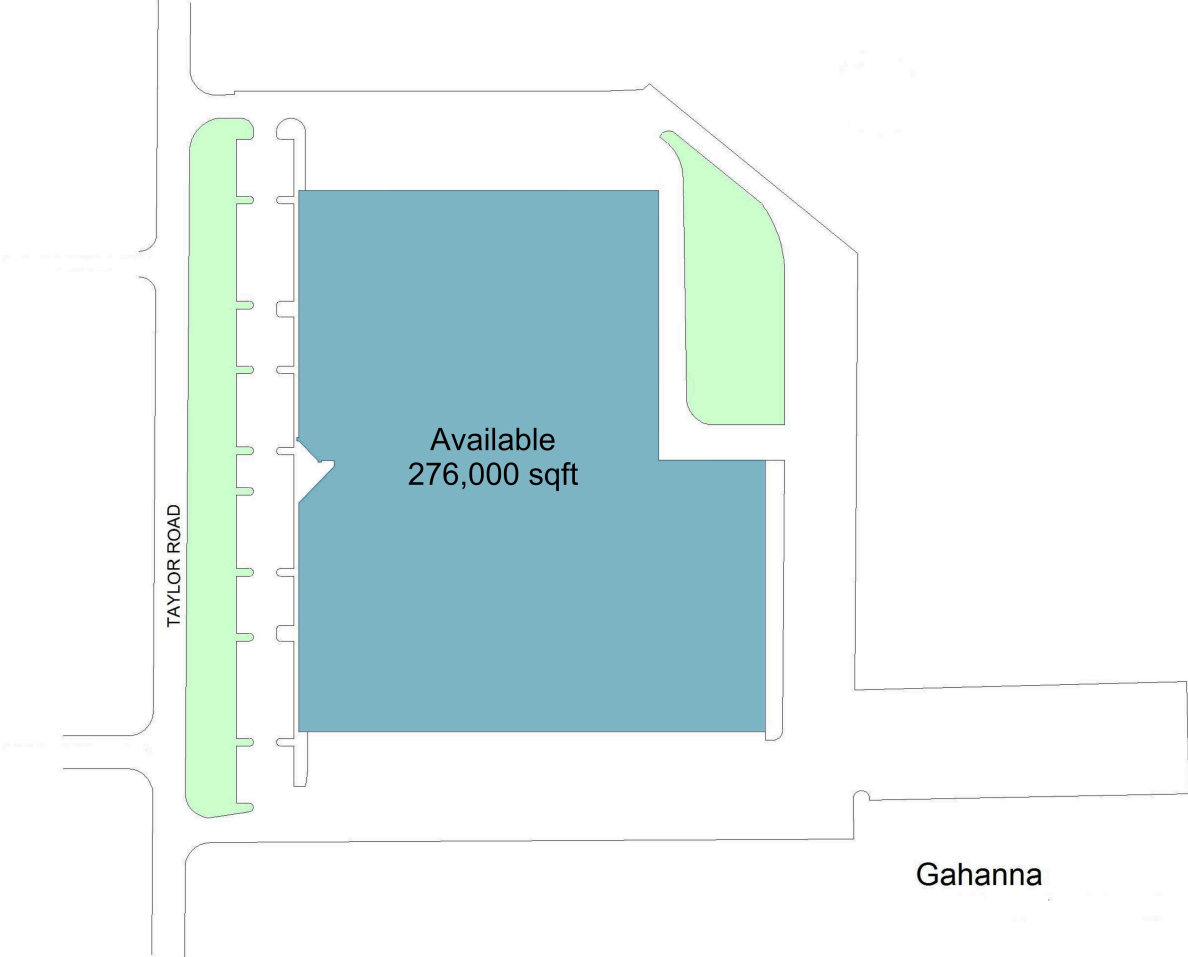

Gahanna Distribution Center

1 AVAILABLE

276,000 SF