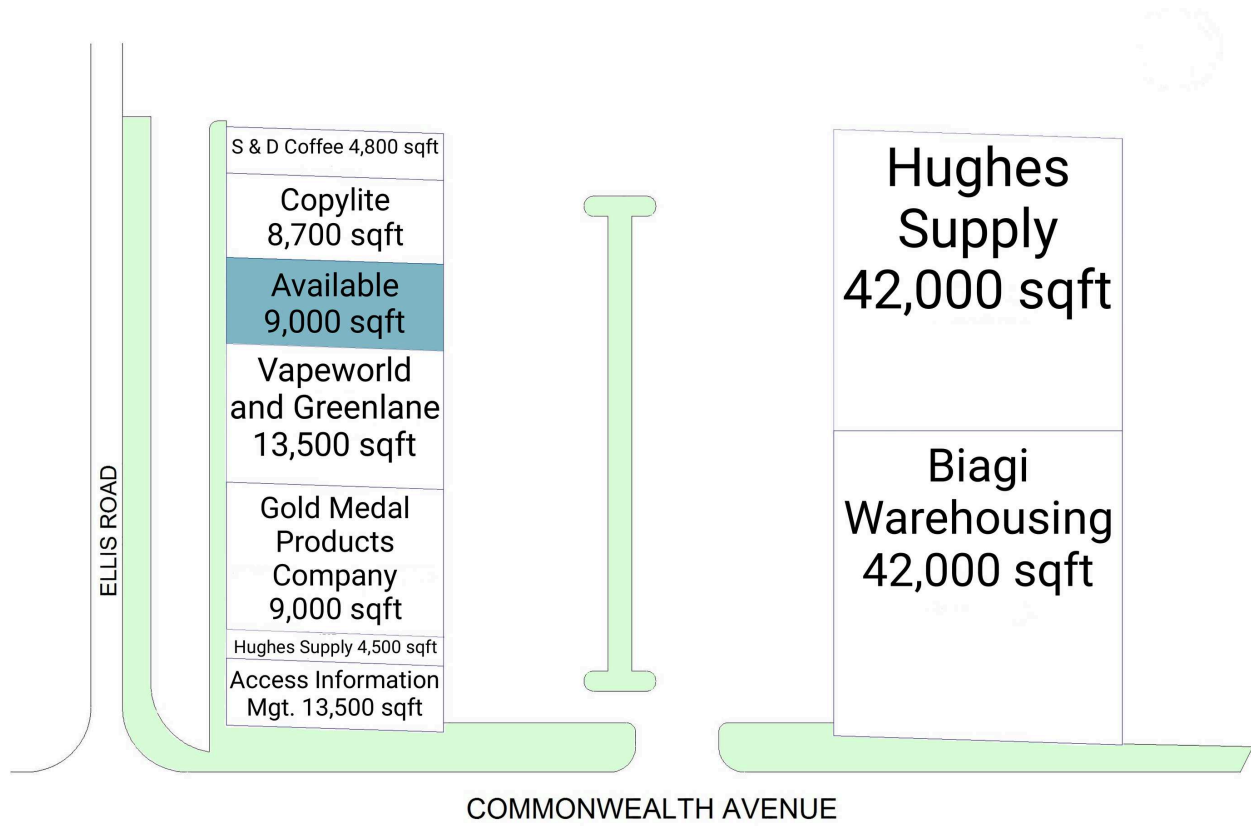

Westgate Distribution Center

Westgate Distribution Center

1 S & D Coffee	4,800 SF	6 Hughes Supply	4,500 SF
2 Copylite	8,700 SF	7 Access Information Mgt.	13,500 SF
3 AVAILABLE	9,000 SF	8 Biagi Warehousing	42,000 SF
4 Vapeworld and Greenlane	13,500 SF	9 Hughes Supply	42,000 SF
5 Gold Medal Products Company	9,000 SF		