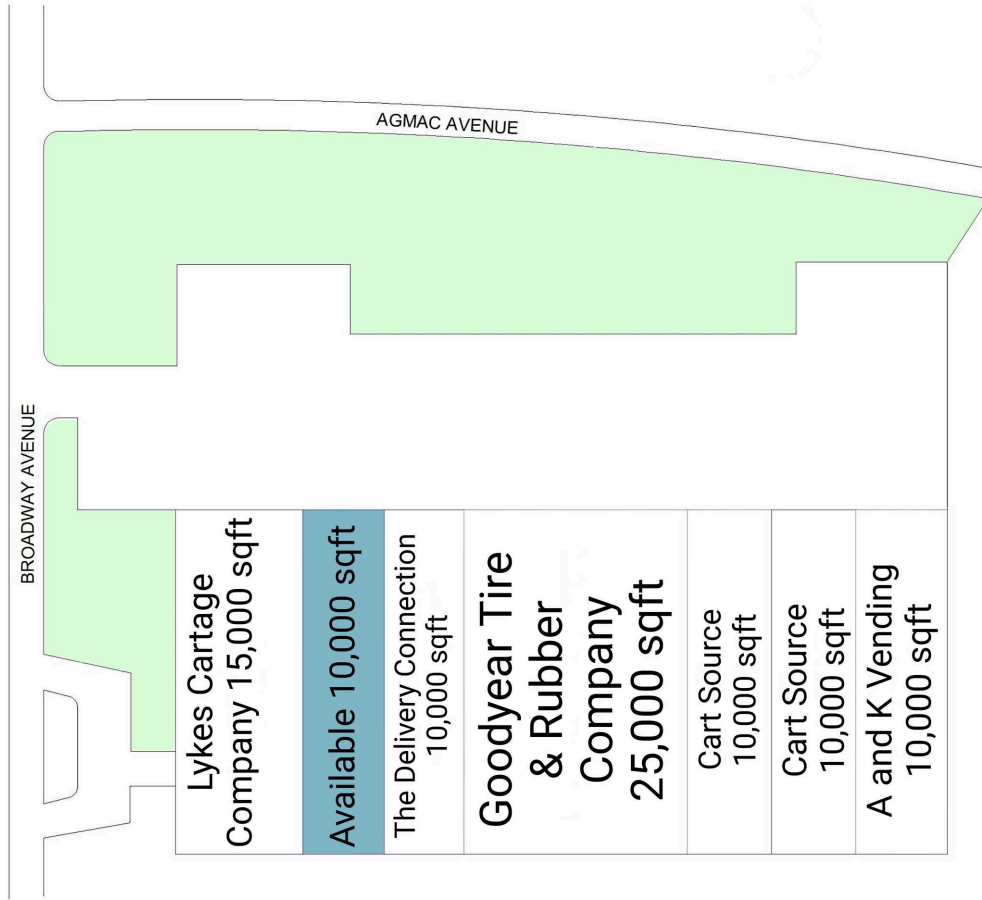

Agmac Distribution Center

Agmac Industrial Center

1 Lykes Cartage Company	15,000 SF	5 Cart Source	10,000 SF
2 AVAILABLE	10,000 SF	6 Cart Source	10,000 SF
3 The Delivery Connection	10,000 SF	7 A and K Vending	10,000 SF
4 Goodyear Tire & Rubber Company	25,000 SF		