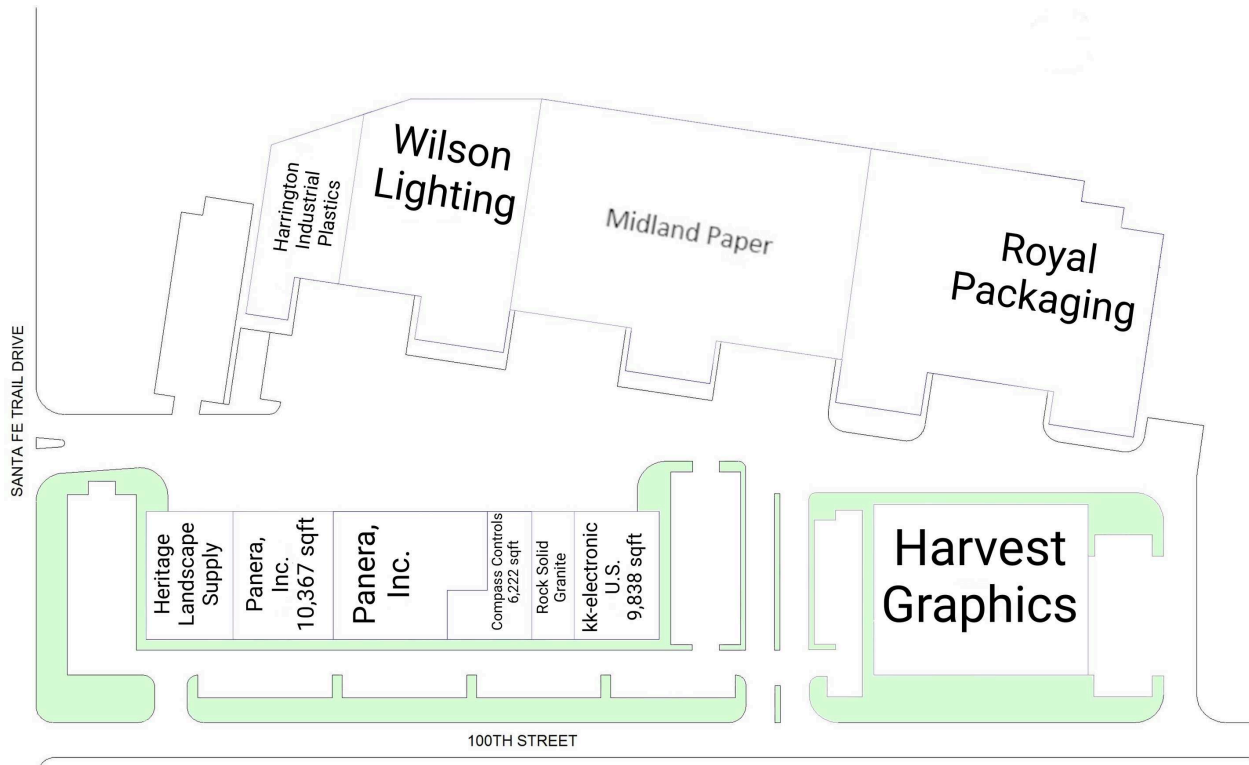

## Westroads Distribution Center

|                             |           |                                   |           |
|-----------------------------|-----------|-----------------------------------|-----------|
| 1 Heritage Landscape Supply | 9,830 SF  | 7 Harvest Graphics                | 32,572 SF |
| 2 Panera, Inc.              | 10,367 SF | 10 Wilson Lighting                | 33,390 SF |
| 3 Panera, Inc.              | 17,453 SF | 11 Harrington Industrial Plastics | 13,118 SF |
| 4 Compass Controls          | 6,222 SF  | 13 Royal Packaging                | 40,629 SF |
| 5 Rock Solid Granite        | 4,863 SF  | 14 Midland Paper                  | 86,874 SF |
| 6 kk-electronic U.S.        | 9,838 SF  |                                   |           |