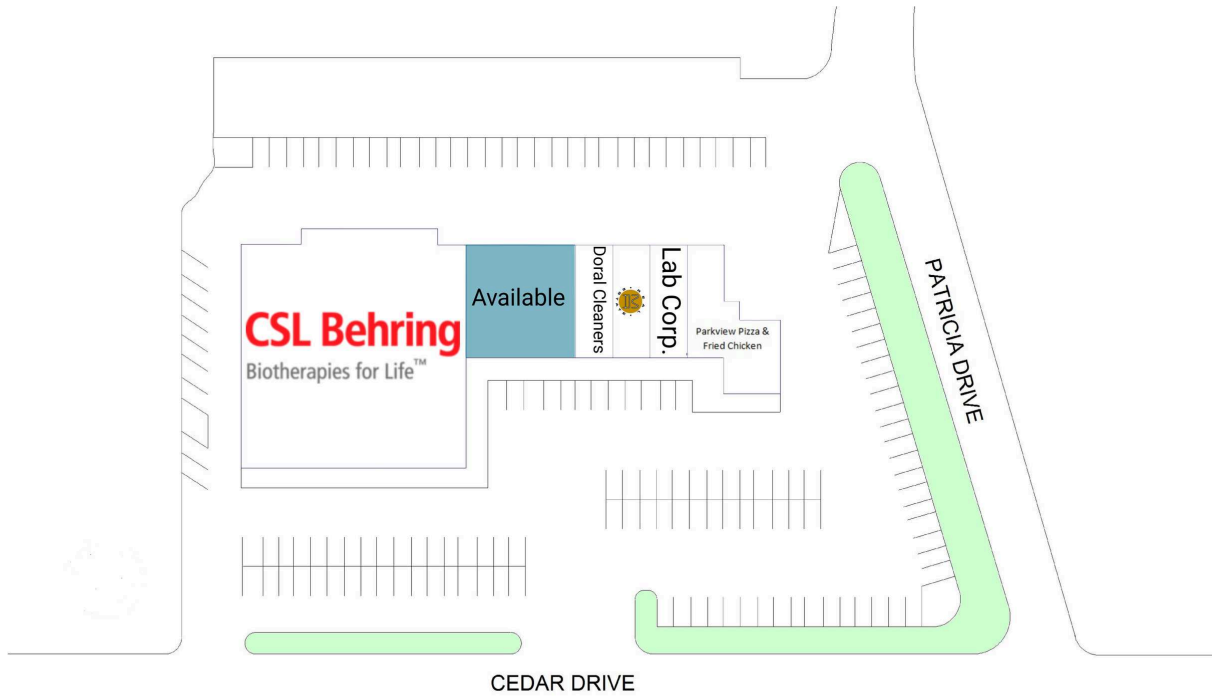

Parkview Shopping Center

Parkview Shopping Center

1 CSL Plasma	15,032 SF	4 Mid-America Management Corp	1,200 SF
2 AVAILABLE	3,600 SF	5 Lab Corp.	1,200 SF
3 Doral Cleaners	1,200 SF	6 Parkview Pizza & Fried Chicken	2,400 SF