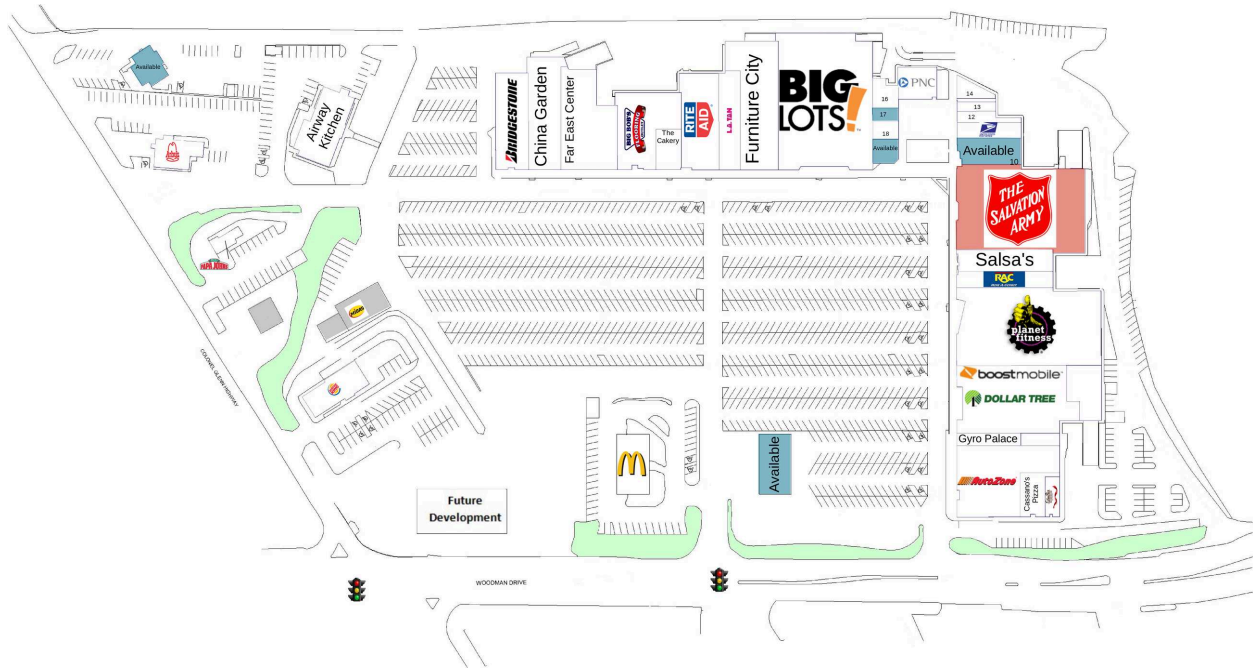

Airway Center

Airway Center

1 Esther Price	1,702 SF	14 Riverside Historical Society	900 SF
2 Cassano's Pizza	2,275 SF	15 PNC Bank	4,500 SF
3 AutoZone	16,897 SF	16 Whispering Palms Salon	1,800 SF
4 Gyro Palace	2,000 SF	17 AVAILABLE	600 SF
5 Dollar Tree (new)	10,031 SF	18 Mission Vapor	1,300 SF
5B Boost Mobile	2,000 SF	19 AVAILABLE	1,300 SF
6 Planet Fitness	22,500 SF	20 Big Lots	30,000 SF
7 Rent A Center	3,750 SF	21 Furniture City	18,040 SF
8 Salsa's	5,174 SF	22 L.A. Tan	4,000 SF
9 Salvation Army	26,000 SF	23 Rite Aid	9,000 SF
10 AVAILABLE	4,000 SF	24 The Cakery	2,400 SF
11 US Postal Service	2,400 SF	25 Big Bob's Flooring Outlet	9,200 SF
12 Supporting Independence	1,500 SF	26 Far East Center	11,346 SF
13 Sola Signature Salon	900 SF	27 China Garden	9,210 SF

Airway Center

28 Bridgestone/Firestone

7,500 SF

32 Papa John's

29 Airway Kitchen

6,198 SF

35 Burger King

30 AVAILABLE

37 McDonald's

31 Arby's