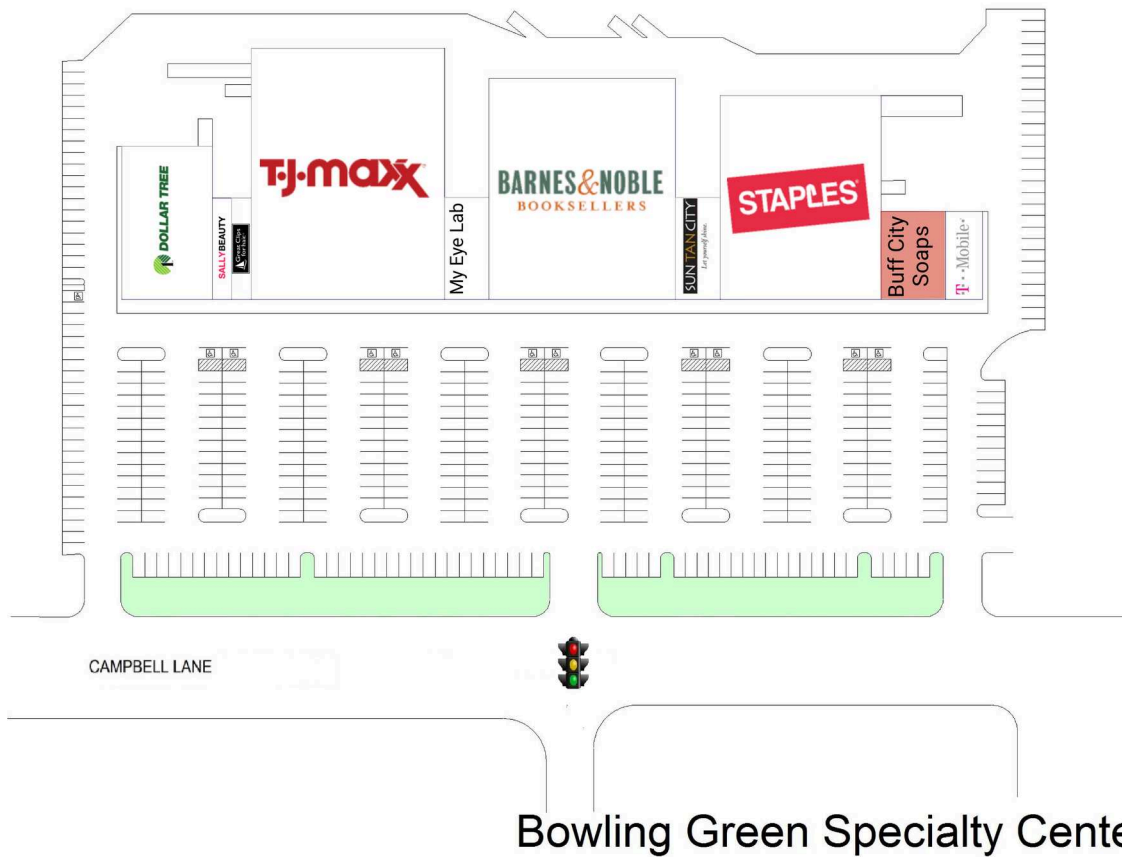

# Bowling Green Specialty Center

1 Dollar Tree (new)	8,400 SF	6 Barnes & Noble	25,167 SF
2 Sally Beauty Supply	1,200 SF	7 Sun Tan City	2,800 SF
3 Great Clips	1,200 SF	8 Staples	20,000 SF
4 TJ Maxx	30,000 SF	9 Buff City Soaps	3,545 SF
5 My Eye Lab	2,800 SF	10 T - Mobile	2,058 SF