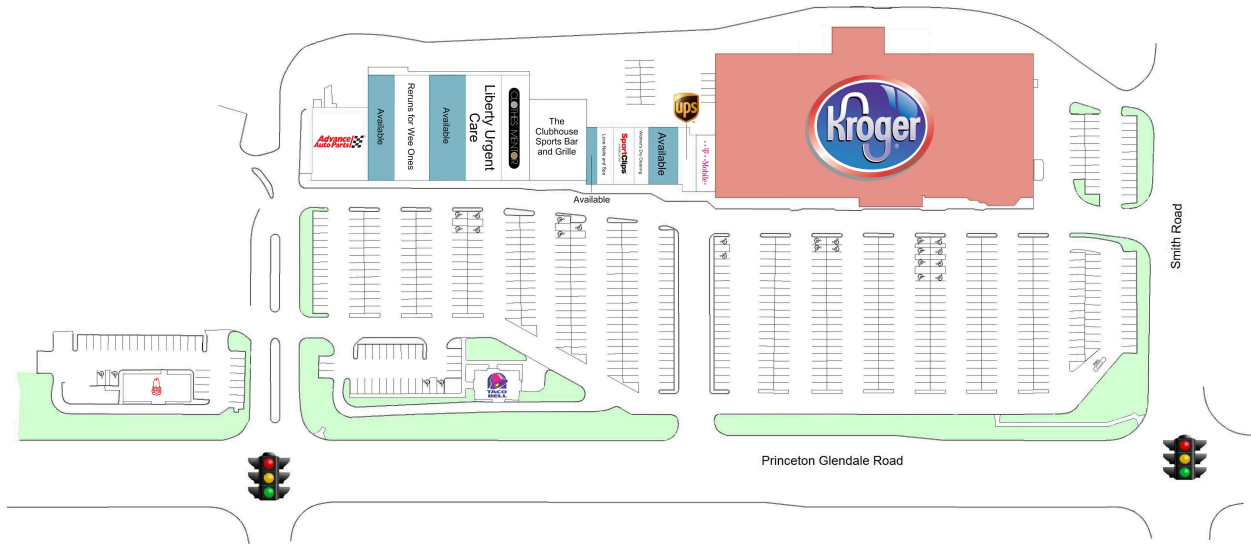

Beckett Commons

Beckett Commons

1 Kroger	70,815 SF	11 Clothes Mentor	5,204 SF
2 T-Mobile	1,400 SF	12 Liberty Urgent Care	5,204 SF
3 UPS	1,400 SF	13 AVAILABLE	5,204 SF
4 AVAILABLE	2,800 SF	14 Reruns for Wee Ones	5,204 SF
5 Widmer's Dry Cleaning	1,400 SF	15 AVAILABLE	5,204 SF
6 Sport Clips	1,537 SF	16 Advance Auto	6,300 SF
7 Love Nails and Spa	1,533 SF	17 Taco Bell	
8 AVAILABLE	1,110 SF	18 Arby's	
9 The Clubhouse Sports Bar and Grille	7,000 SF		